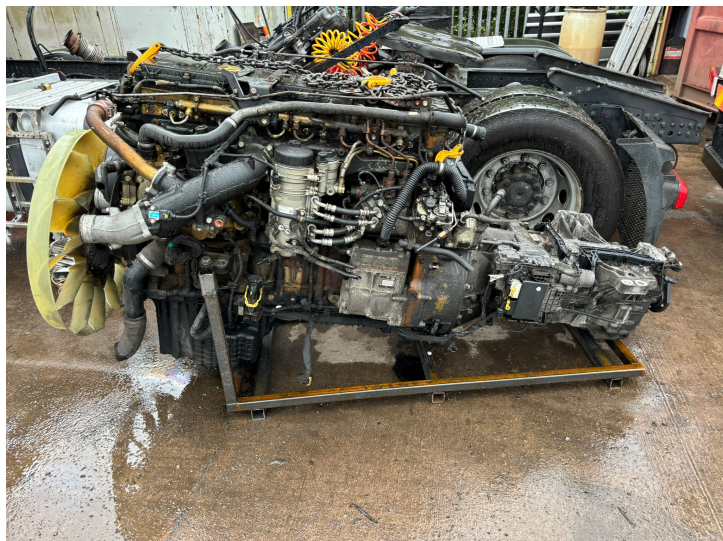

Mercedes OM471 MP4 Engine 2545 PLANT/MACHINERY

MAKE	Mercedes
MODEL	OM471 MP4 Engine 2545
REGISTERED	2015
REGISTRATION	OM471
ENGINE CLASS	Euro 6

Details

- Mercedes OM471 Engine and Gearbox.
- Removed from 2015 Mercedes 2545.
- Video Available.
- We can organise shipping to any Worldwide Destination - Contact for a quote.