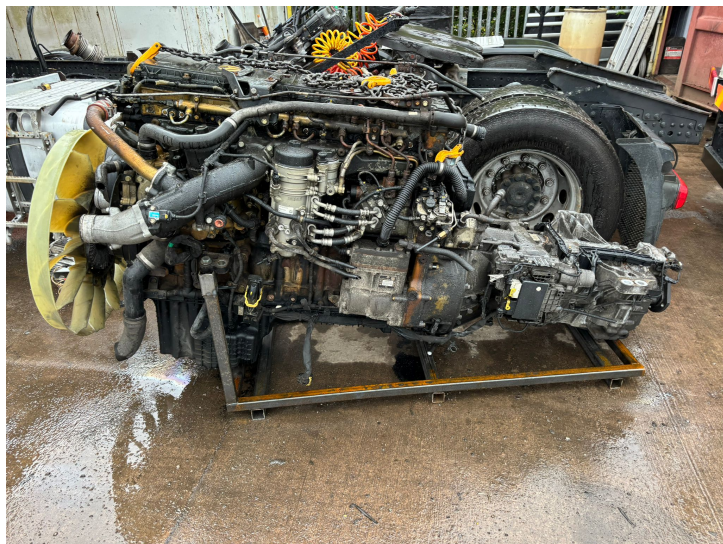

Mercedes OM471 MP4 Engine 2545 PLANT/MACHINERY

MAKE	Mercedes
MODEL	OM471 MP4 Engine 2545
REGISTERED	2015
REGISTRATION	OM471
ENGINE CLASS	Euro 6

Details

- Mercedes OM471 Engine and Gearbox.
- Removed from 2015 Mercedes 2545.
- Video Available.
- We can organise shipping to any Worldwide Destination - Contact for a quote.